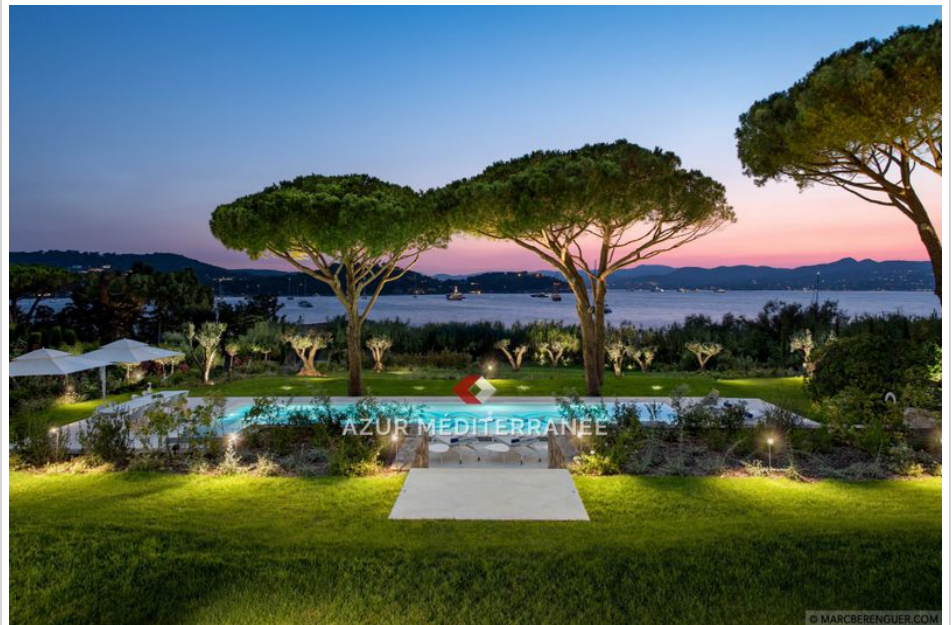

### House 1167 Saint-Tropez

In an exclusive residential area of St Tropez, this vast house has direct access to the sea and a heated infinity pool of 20 meters breathtaking. Its emerald green lawns are lined with Mediterranean plantations, palm trees, pines and bougainvilleas. With its traditional but opulent style, this villa boasts sumptuous fittings and finishes, and combines the brilliance of the marbles, the softness of Italian stones and the elegance of the parquet floors. The master suite with its two bathrooms, Bulthaup kitchen, custom furniture and artwork completes this luxurious home. Its large terraces and large, spacious rooms offer panoramic views of the azure waters of Canoubiers Bay, while its enclosed backyard provides a more intimate space. Services included • Welcome with champagne and flowers • Luxury accommodation for seven nights • Daily maid service • Villa Manager (non-resident) • 2 full-time maintenance staff • 1 chef providing breakfast, lunch and dinner (12 hours) - Food and beverage products for a fee. • Non-alcoholic drinks, mineral water, free tea and coffee • Towels, bathrobes and slippers • 1 butler serving breakfast, lunch and dinner (12 hours) • Concierge service • Internet connection • Supply and change of bed linen every day • Supply and change of